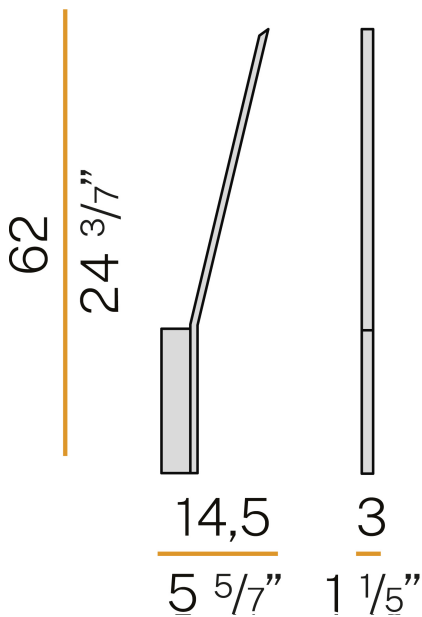

PANZERI

Ypsilon

220-240V AC ON-OFF

A07217.000.0401

Data sheet

CODE	A07217.000.0401
SYSTEM POWER CONSUMPTION	13W
EFFICACY	80.46lm/W
LIGHT SOURCE	LED
COLOUR TEMPERATURE	3000K Ra>90
LIGHT DISTRIBUTION	diffused
POWER SUPPLY	220-240V AC
FREQUENCY	50/60Hz
ELECTRICAL CONFIGURATION	ON-OFF
DRIVER	integrated included
NOMINAL LUMINOUS FLUX	1366lm
LUMEN OUTPUT	1046lm
EFFICIENCY	76.6%
WEIGHT	1,02 Kg
PROTECTION DEGREE	IP20
COLOUR TOLLERANCES	SDCM 3
PACKING DIMENSIONS (CM)	10,0 x 84,5 x 7,0

Wall lighting fixture for interiors, with indirect light emission.
Pickled sheet metal wall plate in white, black, bronze or mat brass polyacrylic paint, or in polished stainless steel.
Brass structure in white, black, bronze or mat brass polyacrylic paint, or with galvanic chrome plating.
Extruded polycarbonate diffuser with opaline finish.

Technical drawing

Polar diagram